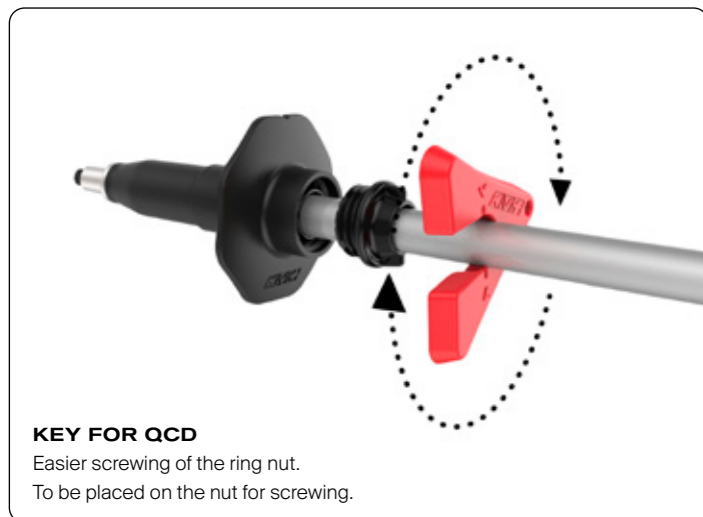

**KEY FOR QCD**  
Easier screwing of the ring nut.  
To be placed on the nut for screwing.

**TREKKING QCD TIP**

**DISK TREKKING**

2P311

for: 2P319  
ø 35 mm  
1 pair

5P322

for: 2P319  
ø 50 mm  
1 pair

**DISK ROLLERSKI**