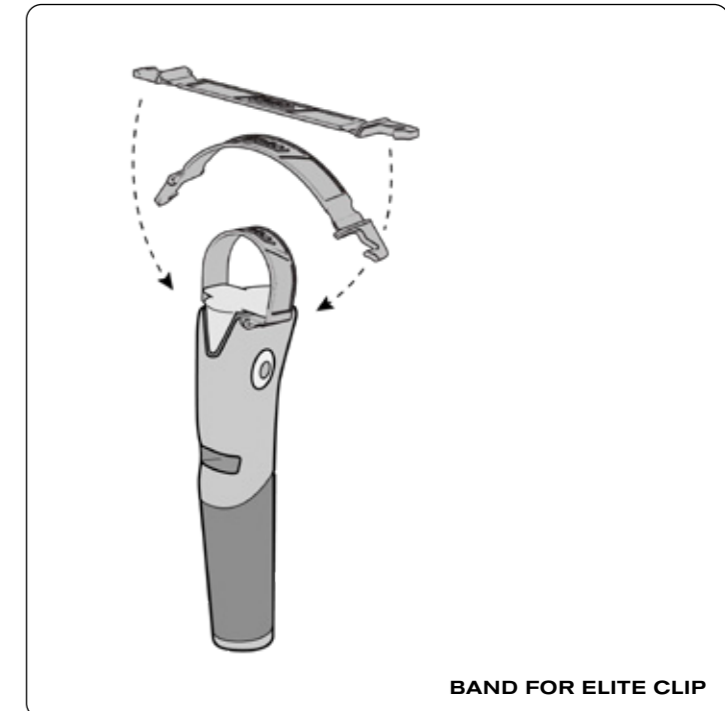

ACCESSORIES

KVFF

SUMMER 2025

KVFF SUMMER 2025 CATALOGUE

HANDLES

ACCESSORIES

27

FAST CLIP

23P114.16

Ø 16 mm - 1 pair

23P114.17

Ø 16.5 mm - 1 pair

Weight: 28 g

FALCON CLIP

22P104.16

Ø 16 mm - 1 pair

22P104.17

Ø 16.5 mm - 1 pair

Weight: 26.5 g

ERGO CLIP

6P105.16

Ø 16 mm - 1 pair

6P105.17

Ø 16.5 mm - 1 pair

Weight: 34 g

ELITE CLIP

3P100.16

Ø 16 mm - 1 pair

3P100.17

Ø 16.5 mm - 1 pair

Weight: 29 g

ELITE CLIP OR

3P100.OR

Ø 16.5 mm - 1 pair

Weight: 29 g

ELITE

7P101.16

Ø 16 mm - 1 pair

7P101.17

Ø 16.5 mm - 1 pair

Weight: 29 g

BAND FOR ELITE CLIP

21P113

1 pair

BAND FOR ELITE CLIP