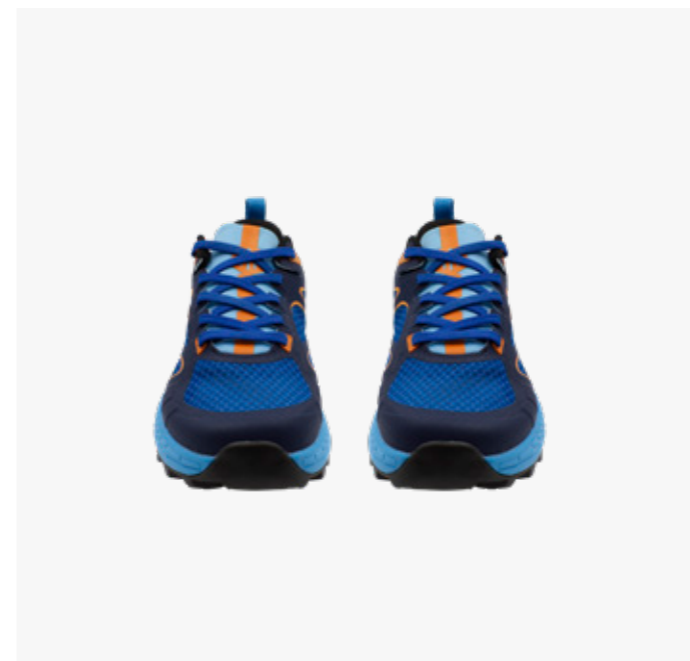

Colour Blue

Size 37-47

Upper Mesh + TPU + HF

Outsole EVA + Vibram RB

Drop 1 cm

Features Water-repellent

Designed exclusively for Trail use, this shoe is excellent for walking/running in the mountains or on dirt roads. Its excellent grip prevents you from slipping. It is lined with a very light fabric that gives the shoe excellent breathability, keeping the foot dry at every step. The front and back of the shoe are equipped with shock-absorbing features for a maximum protection and safety.