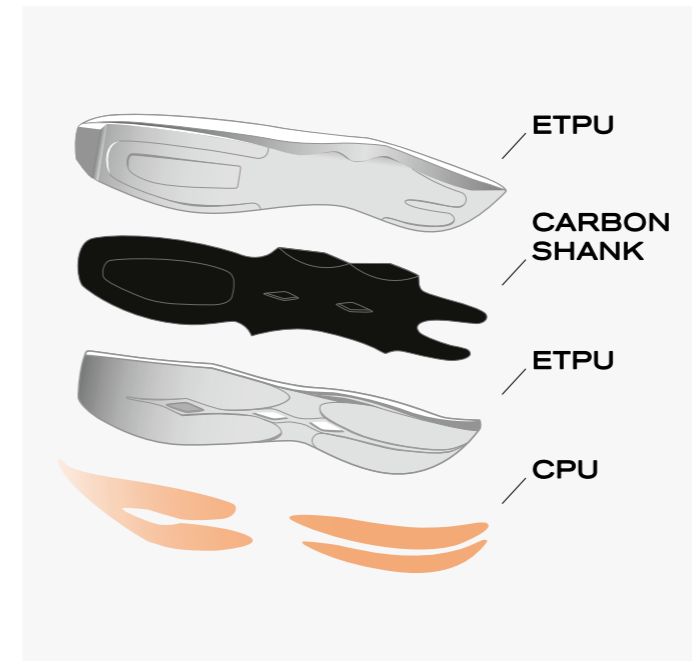

Size 37-47

Upper Venice TPU, Mono-mesh

Outsole ETPU + CPU + Carbon

Drop 0.5 cm

Features Water-repellent

If you are looking for a shoe suitable for road running VENICE is for you! Ultra-light and comfortable, you will feel like you are running on clouds. The special feature of the raised toe box makes it easier to push off while running and the full-length carbon fibre plate in the inside offers a more balanced feel.

Drop 0.5 cm

Features Water-repellent

If you are looking for a shoe suitable for road running VENICE is for you! Ultra-light and comfortable, you will feel like you are running on clouds. The special feature of the raised toe box makes it easier to push off while running and the full-length carbon fibre plate in the inside offers a more balanced feel.