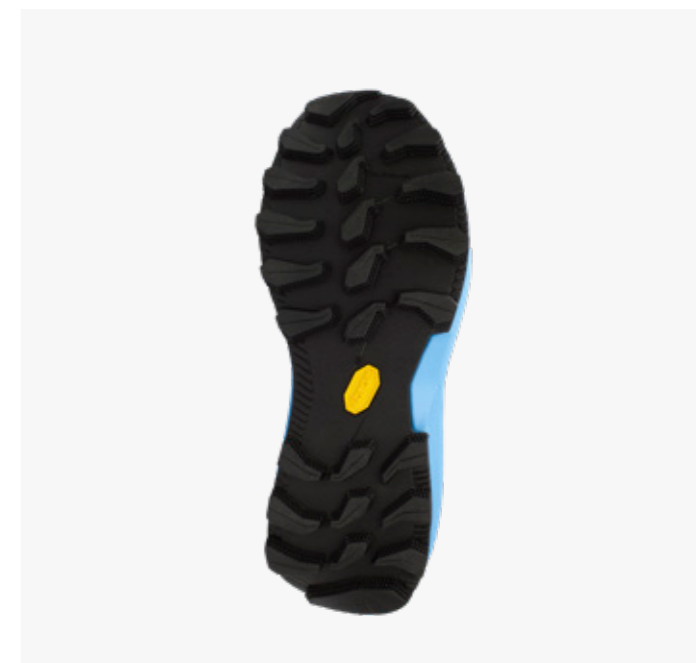

Colour Blue

Size 37-47

Upper Mesh + TPU + HF

Outsole EVA + Vibram RB

Drop 1 cm

Features Water-repellent

Designed exclusively for Trail use, this shoe is excellent for walking/running in the mountains or on dirt roads. Its excellent grip prevents you from slipping. It is lined with a very light fabric that gives the shoe excellent breathability, keeping the foot dry at every step. The front and back of the shoe are equipped with shock-absorbing features for a maximum protection and safety.

Outsole Vibram

Features Waterproof

Vibram sole

This mid-height shoe is perfect for winter, excellent on snow, totally waterproof. It is also perfect for summer hiking in the mountains. Equipped with a Vibram sole, with excellent grip, it prevents slipping and provides good cushioning. The slightly wider cut gives your toes enough room for relaxed walking.