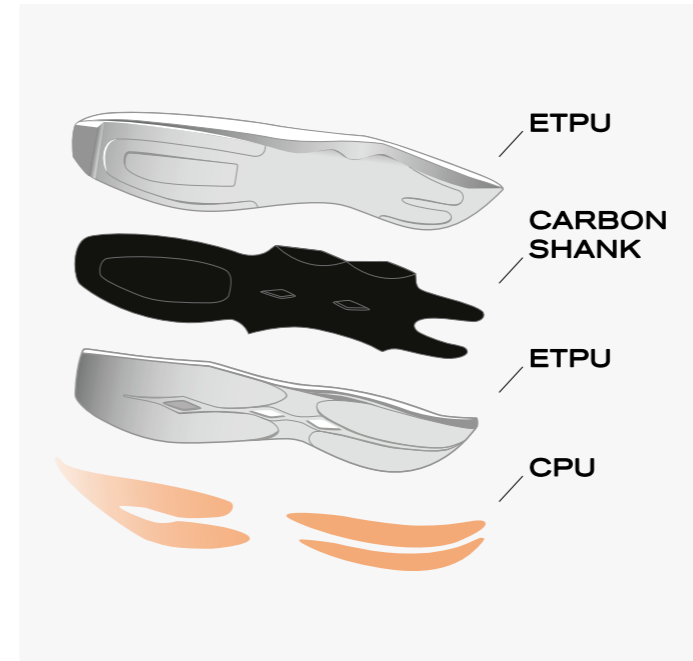

Size 37-47

Upper Venice TPU, Mono-mesh

Outsole ETPU + CPU + Carbon

Drop 0.5 cm

Features Water-repellent

If you are looking for a shoe suitable for road running VENICE is for you! Ultra-light and comfortable, you will feel like you are running on clouds. The special feature of the raised toe box makes it easier to push off while running and the full-length carbon fibre plate in the inside offers a more balanced feel.

Drop 0.5 cm

Features Water-repellent

If you are looking for a shoe suitable for road running VENICE is for you! Ultra-light and comfortable, you will feel like you are running on clouds. The special feature of the raised toe box makes it easier to push off while running and the full-length carbon fibre plate in the inside offers a more balanced feel.