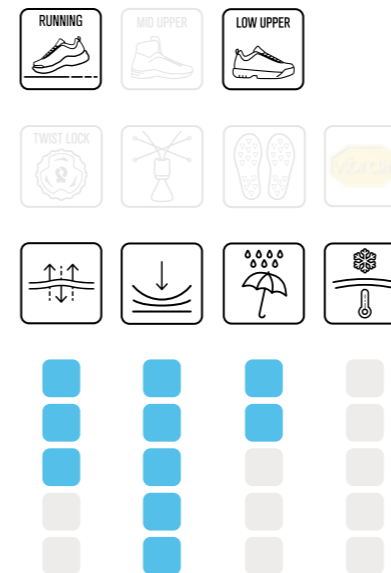

Size 37-47

Upper Venice TPU, Mono-mesh

Outsole ETPU + CPU + Carbon

Drop 0.5 cm

Features Water-repellent

If you are looking for a shoe suitable for road running VENICE is for you! Ultra-light and comfortable, you will feel like you are running on clouds. The special feature of the raised toe box makes it easier to push off while running and the full-length carbon fibre plate in the inside offers a more balanced feel.

VENICE

Code

25BT37.12

Purple-White

Colour Red-White | Purple-White

Size 37-47

Upper Venice TPU, Mono-mesh

Outsole ETPU + CPU + Carbon

Drop 0.5 cm

Features Water-repellent

If you are looking for a shoe suitable for road running VENICE is for you! Ultra-light and comfortable, you will feel like you are running on clouds. The special feature of the raised toe box makes it easier to push off while running and the full-length carbon fibre plate in the inside offers a more balanced feel.