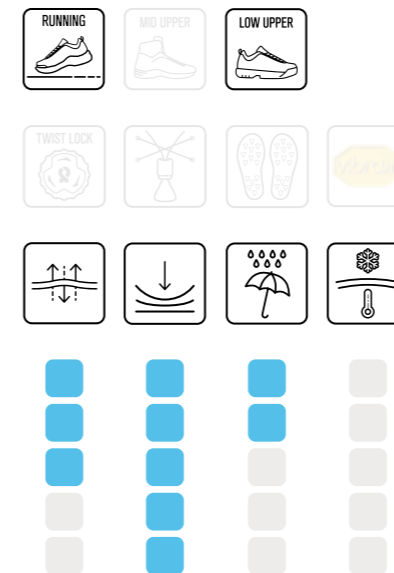

Size 37-47

Upper Venice TPU, Mono-mesh

Outsole ETPU + CPU + Carbon

Drop 0.5 cm

Features Water-repellent

If you are looking for a shoe suitable for road running VENICE is for you! Ultra-light and comfortable, you will feel like you are running on clouds. The special feature of the raised toe box makes it easier to push off while running and the full-length carbon fibre plate in the inside offers a more balanced feel.