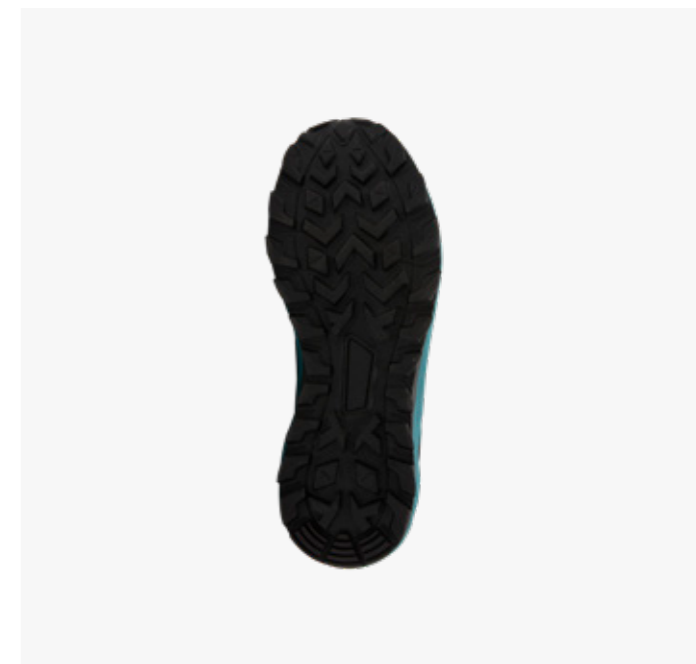

Code

24BT25.8

Petrol

Colour Petrol

Size 37-47

Upper MESH + TPU + PU

Outsole MD + TPR

Features Waterproof

This shoe, with its modern and eye-catching colour, will give you stability, soft cushioning and protection against wind and weather. The upper fabric provides protection against water. Excellent off-road stability, allowing you to walk your mountain route and beyond in comfort, kilometre after kilometre.